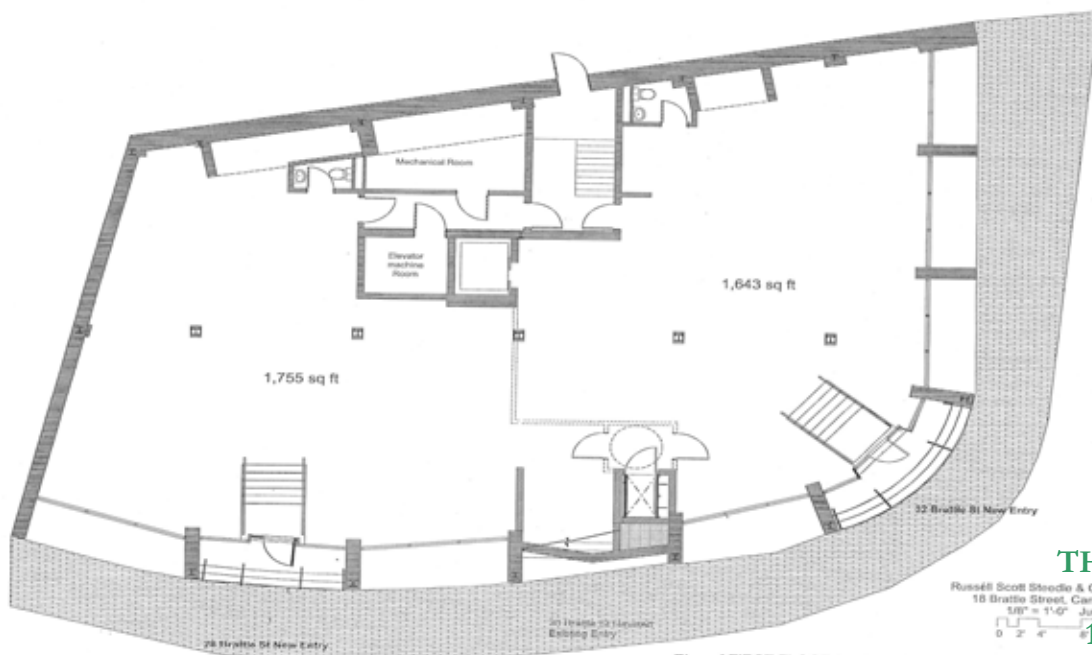

THE DIAMOND GROUP

17 STORY STREET
CAMBRIDGE MA 02138
617-661-1313

THE DIAMOND GROUP

17 STORY STREET
CAMBRIDGE MA 02138

30 BRATTLE ST HARVARD SQUARE

*3500 Square Feet Prime Retail
Space Located In The Heart Of
Harvard Square. High Visibility
Floor To Ceiling Windows.
Newly Renovated Space. Close
To Hotels, Subway And Parking.*

Plan of FIRST FLOOR Lower Retail with Sidewalk
RICHARD GETZ ASSOCIATES

**THE DIAMOND
GROUP**
17 STORY ST
CAMBRIDGE, MA
617 661 1313