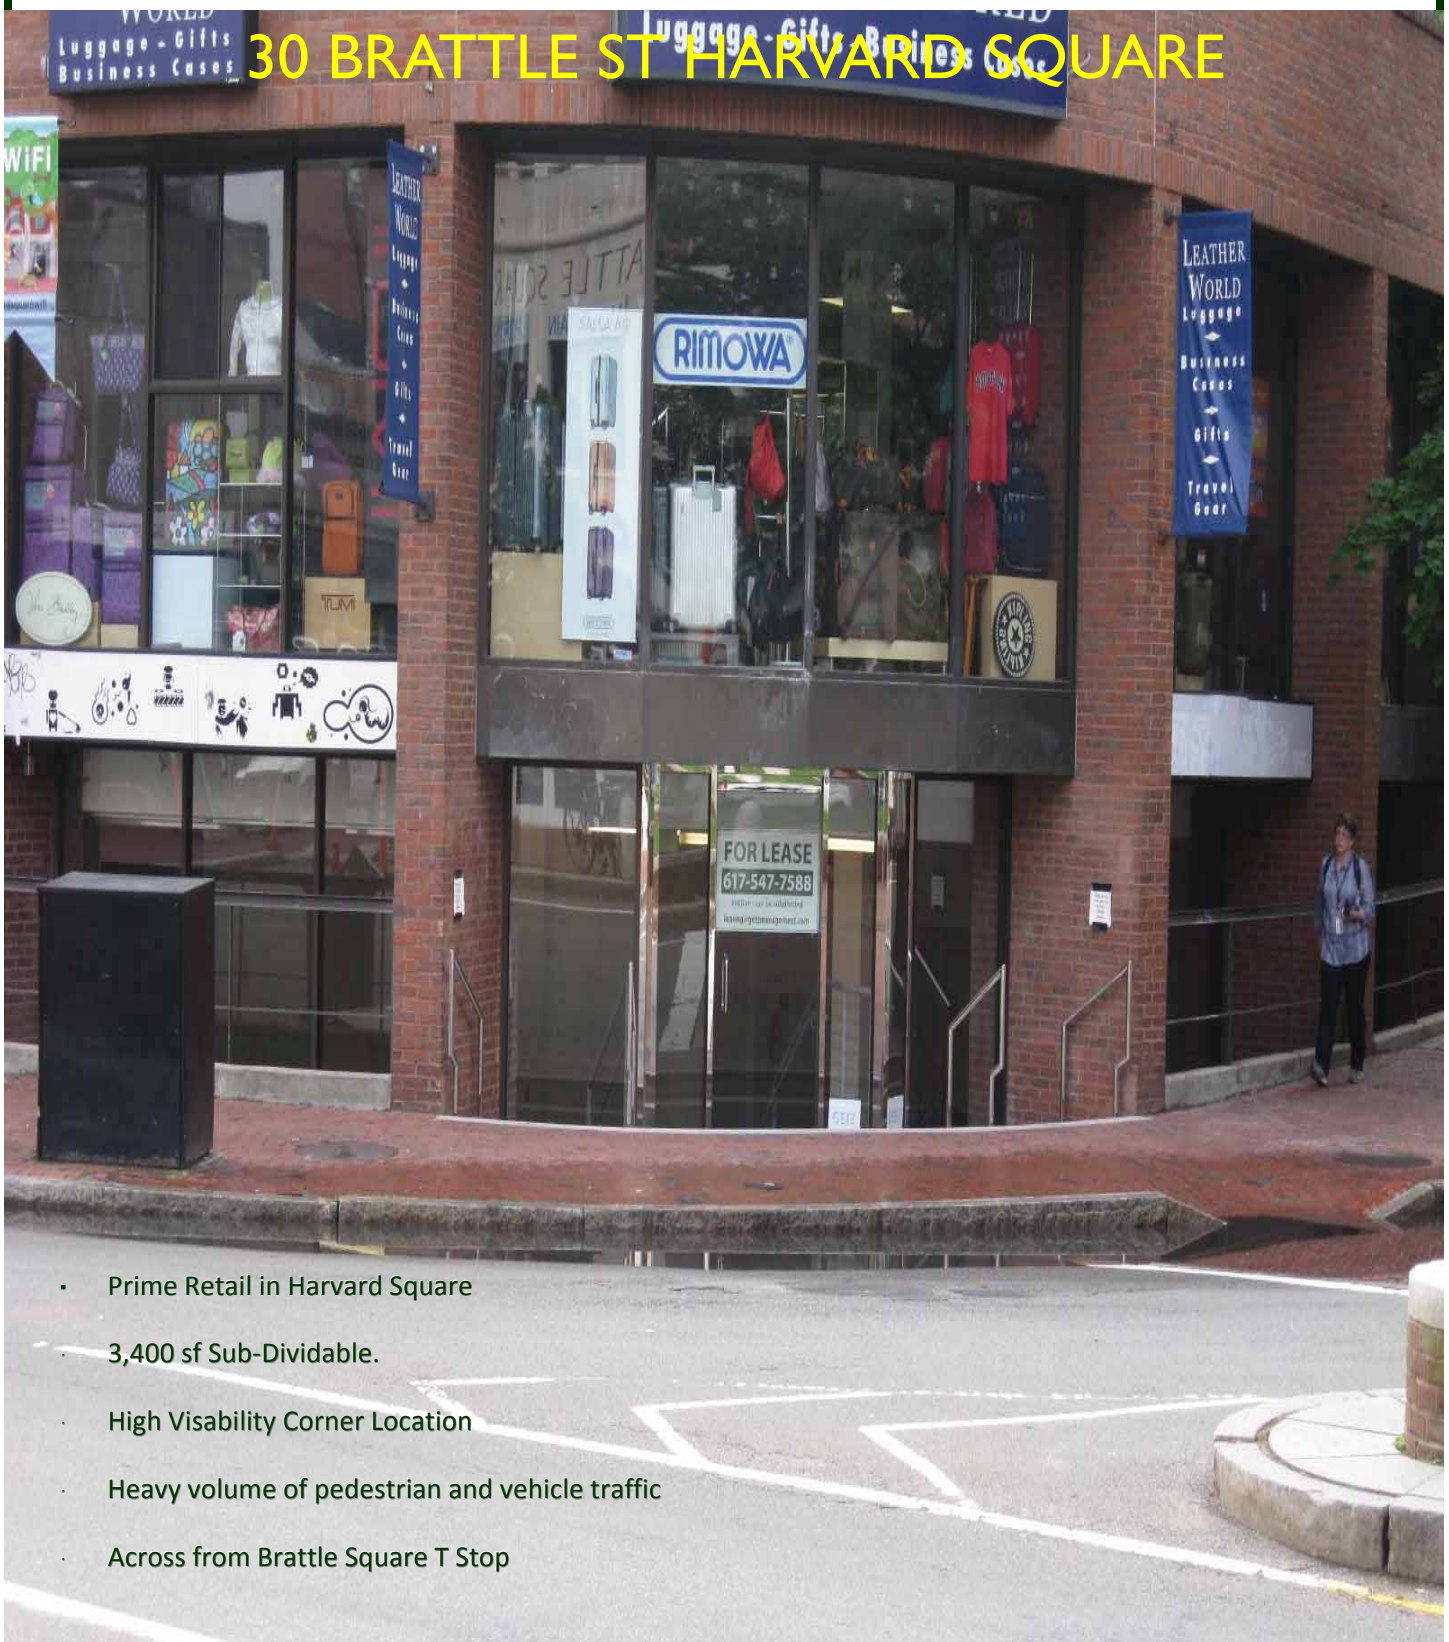

THE DIAMOND GROUP

17 STORY STREET
CAMBRIDGE MA 02138
617-661-1313

THE DIAMOND GROUP

17 STORY STREET
CAMBRIDGE MA 02138

30 BRATTLE ST HARVARD SQUARE

*3500 Square Feet Prime Retail
Space Located In The Heart Of
Harvard Square. High Visibility
Floor To Ceiling Windows.
Newly Renovated Space. Close
To Hotels, Subway And Parking.*

Plan of FIRST FLOOR Lower Retail with Sidewalk
RICHARD GETZ ASSOCIATES

**THE DIAMOND
GROUP**
17 STORY ST
CAMBRIDGE, MA
617 661 1313